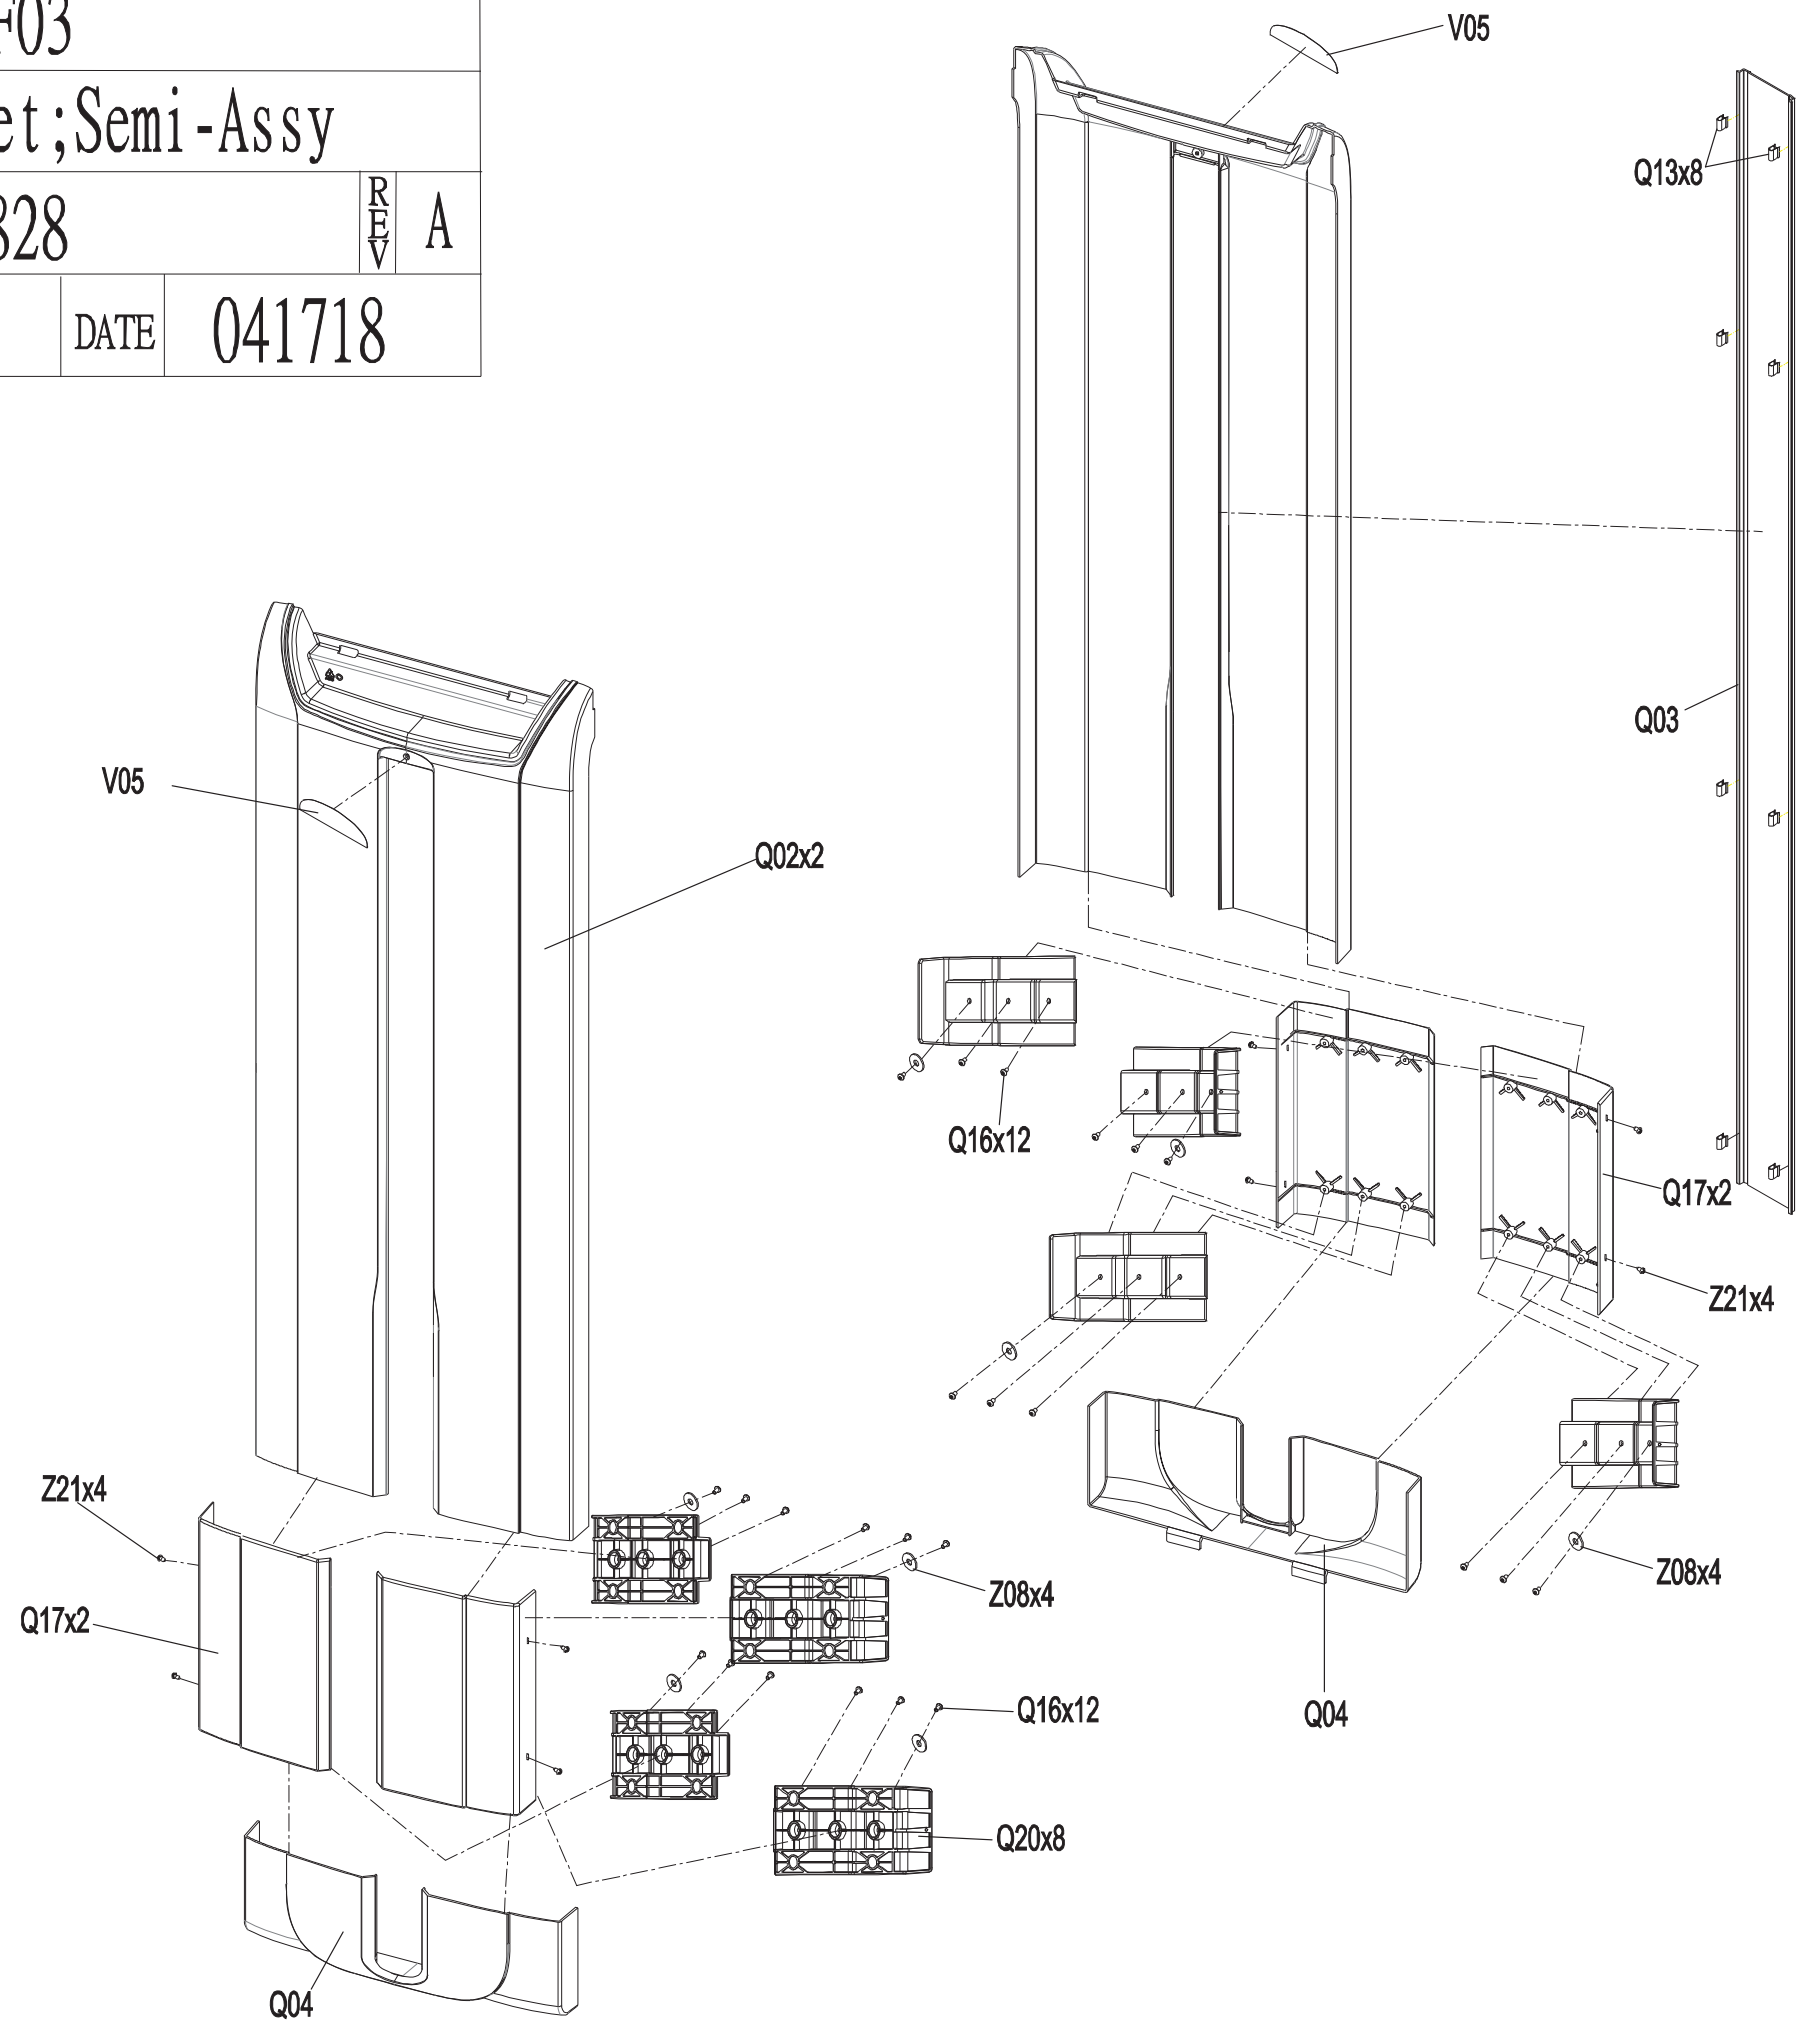

DRAWING NO	PGM101-KM		
PART NAME	Explosive Diagram		
PART NO.	MGM0588-00	REV	A
APPROVE	SuYehua	DATE	2023.06.06

Click on kit description to see Premium Kit parts:

- Shield Set

(Use shims if base is not level)

230 Lbs weight stack

Rep Counter Set  
(Part of Premium Kit only)

160 Lbs weight stack

Increment Weight

DRAWING NO	
PART NAME	SHIELD SET;U
PART NO	1000220477
APPROVE	JOHN DATE 20120711

REV  
A

Note: Part of Premium Kit Only

DRAWING NO	GM101-SF03		
PART NAME	Cover set;Semi-Assy		
PART NO	1000377828	REV	A
APPROVE	KNIGHT	DATE	041718

DRAWING NO	GM101-SF02		
PART NAME	Handle set		
PART NO	1000378800	REV	A
APPROVE	Daiyijun	DATE	04132020

DRAWING NO	GM101-AK01		
PART NAME	Part Explosive Diagram		
PART NO	1000380283	REV	A
APPROVE	SuYehua	DATE	2023.06.06

DRAWING NO	GM101-SF01		
PART NAME	Adjust set		
PART NO	1000402355	REV	A
APPROVE	Chris	DATE	11152016