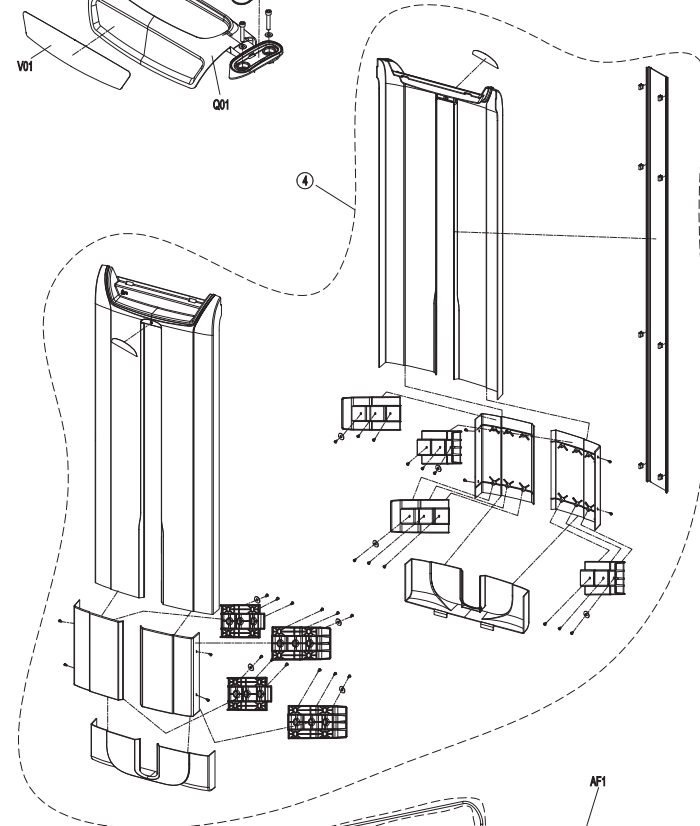

DRAWING NO	PGM101-KM		
PART NAME	Explosive Diagram		
PART NO.	MGM0588-00	REV	A
APPROVE	SuYehua	DATE	2023.06.06

Click on kit description to see Premium Kit parts:

- Shield Set

(Use shims if base is not level)

230 Lbs weight stack

Rep Counter Set  
(Part of Premium Kit only)

160 Lbs weight stack

Increment Weight

DRAWING NO	
PART NAME	SHIELD SET;U
PART NO	1000220477
APPROVE	JOHN DATE 20120711

REV  
A

Note: Part of Premium Kit Only

DRAWING NO	GM101-SF03		
PART NAME	Cover set;Semi-Assy		
PART NO	1000377828	REV	A
APPROVE	KNIGHT	DATE	041718

DRAWING NO	GM101-SF02		
PART NAME	Handle set		
PART NO	1000378800	REV	A
APPROVE	Daiyijun	DATE	04132020