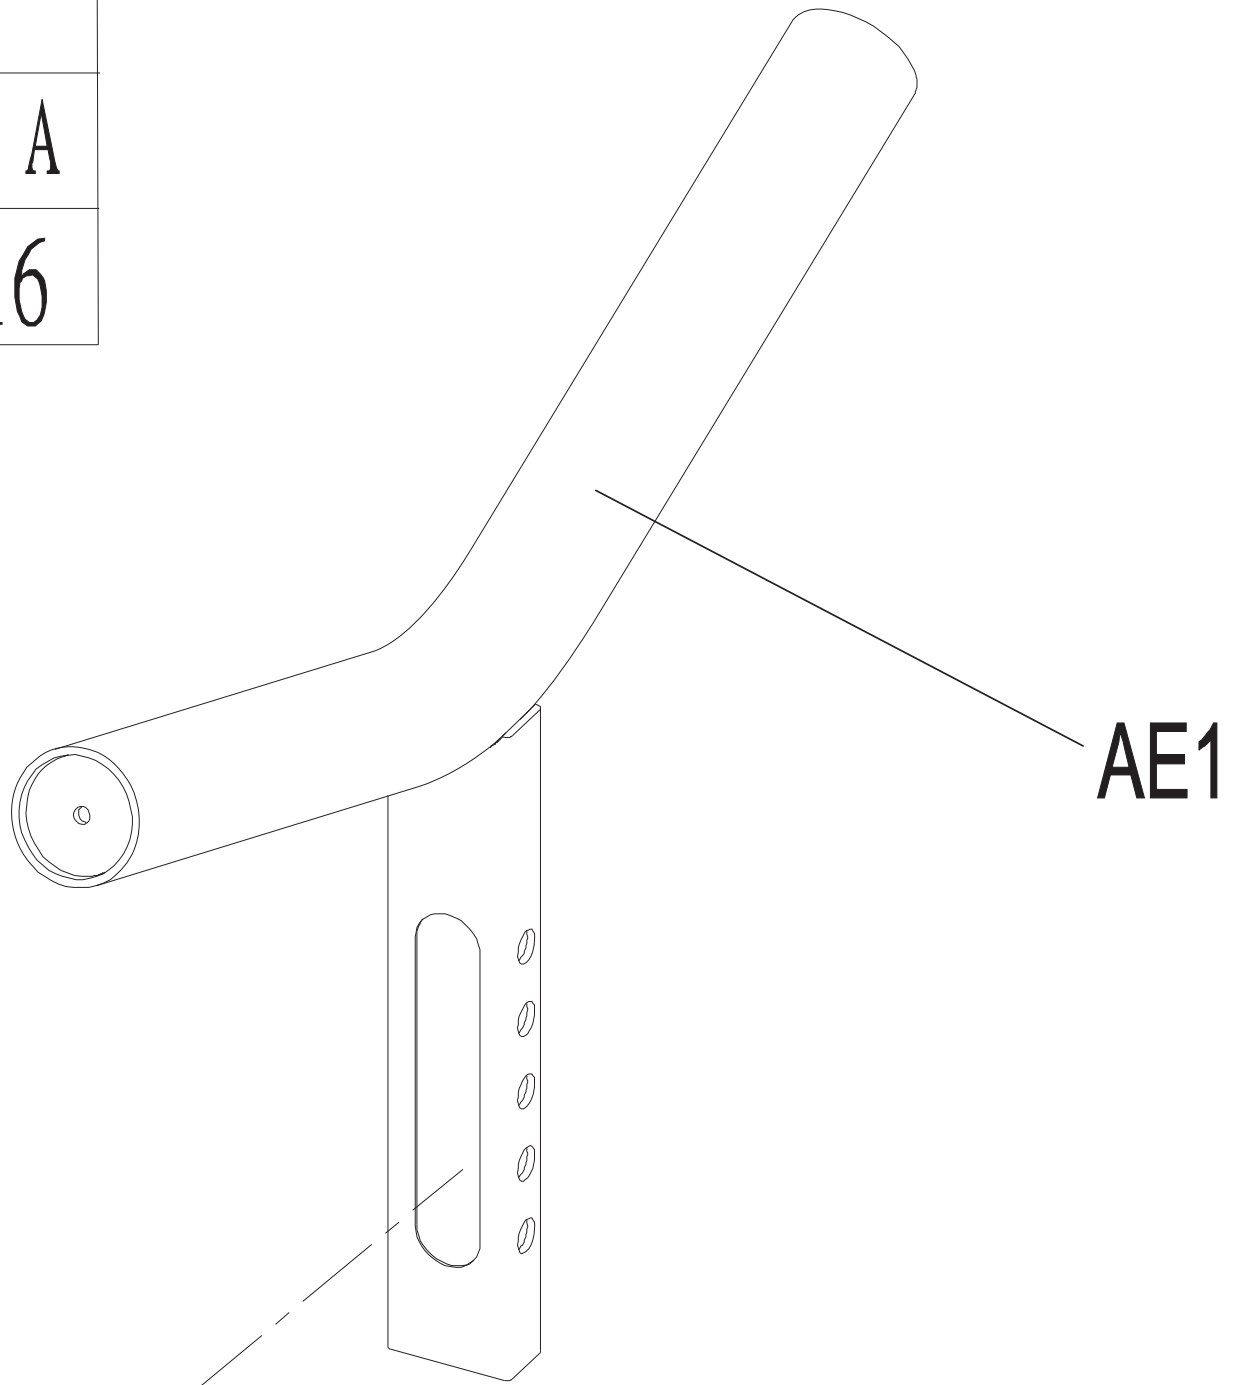

230 Lbs weight stack

Rep Counter Set  
(Part of Premium Kit only)

160 Lbs weight stack

Increment Weight

DRAWING NO	
PART NAME	SHIELD SET;U
PART NO	1000220477
APPROVE	JOHN DATE 20120711

REV  
A

Note: Part of Premium Kit Only

DRAWING NO	GM101-SF03		
PART NAME	Cover set;Semi-Assy		
PART NO	1000377828	REV	A
APPROVE	KNIGHT	DATE	041718

DRAWING NO	GM101-SF02		
PART NAME	Handle set		
PART NO	1000378800	REV	A
APPROVE	Daiyijun	DATE	04132020

DRAWING NO	GM101-AK01		
PART NAME	Part Explosive Diagram		
PART NO	1000380283	REV	A
APPROVE	SuYehua	DATE	2023.06.06

DRAWING NO	GM101-SF01		
PART NAME	Adjust set		
PART NO	1000402355	REV	A
APPROVE	Chris	DATE	11152016

DRAWING NO	GM101-SF05		
PART NAME	Steel Rope Set; $\Phi 6.0 \times 4957L$ ; GM101;		
PART NO	1000446649	REV	A
APPROVE	Taoyongchun	DATE	12062019

DRAWING NO	GM59-AK23		
PART NAME	Select the group		
PART NO	1000448863	REV	A
APPROVE	WangTao	DATE	2020.01.03