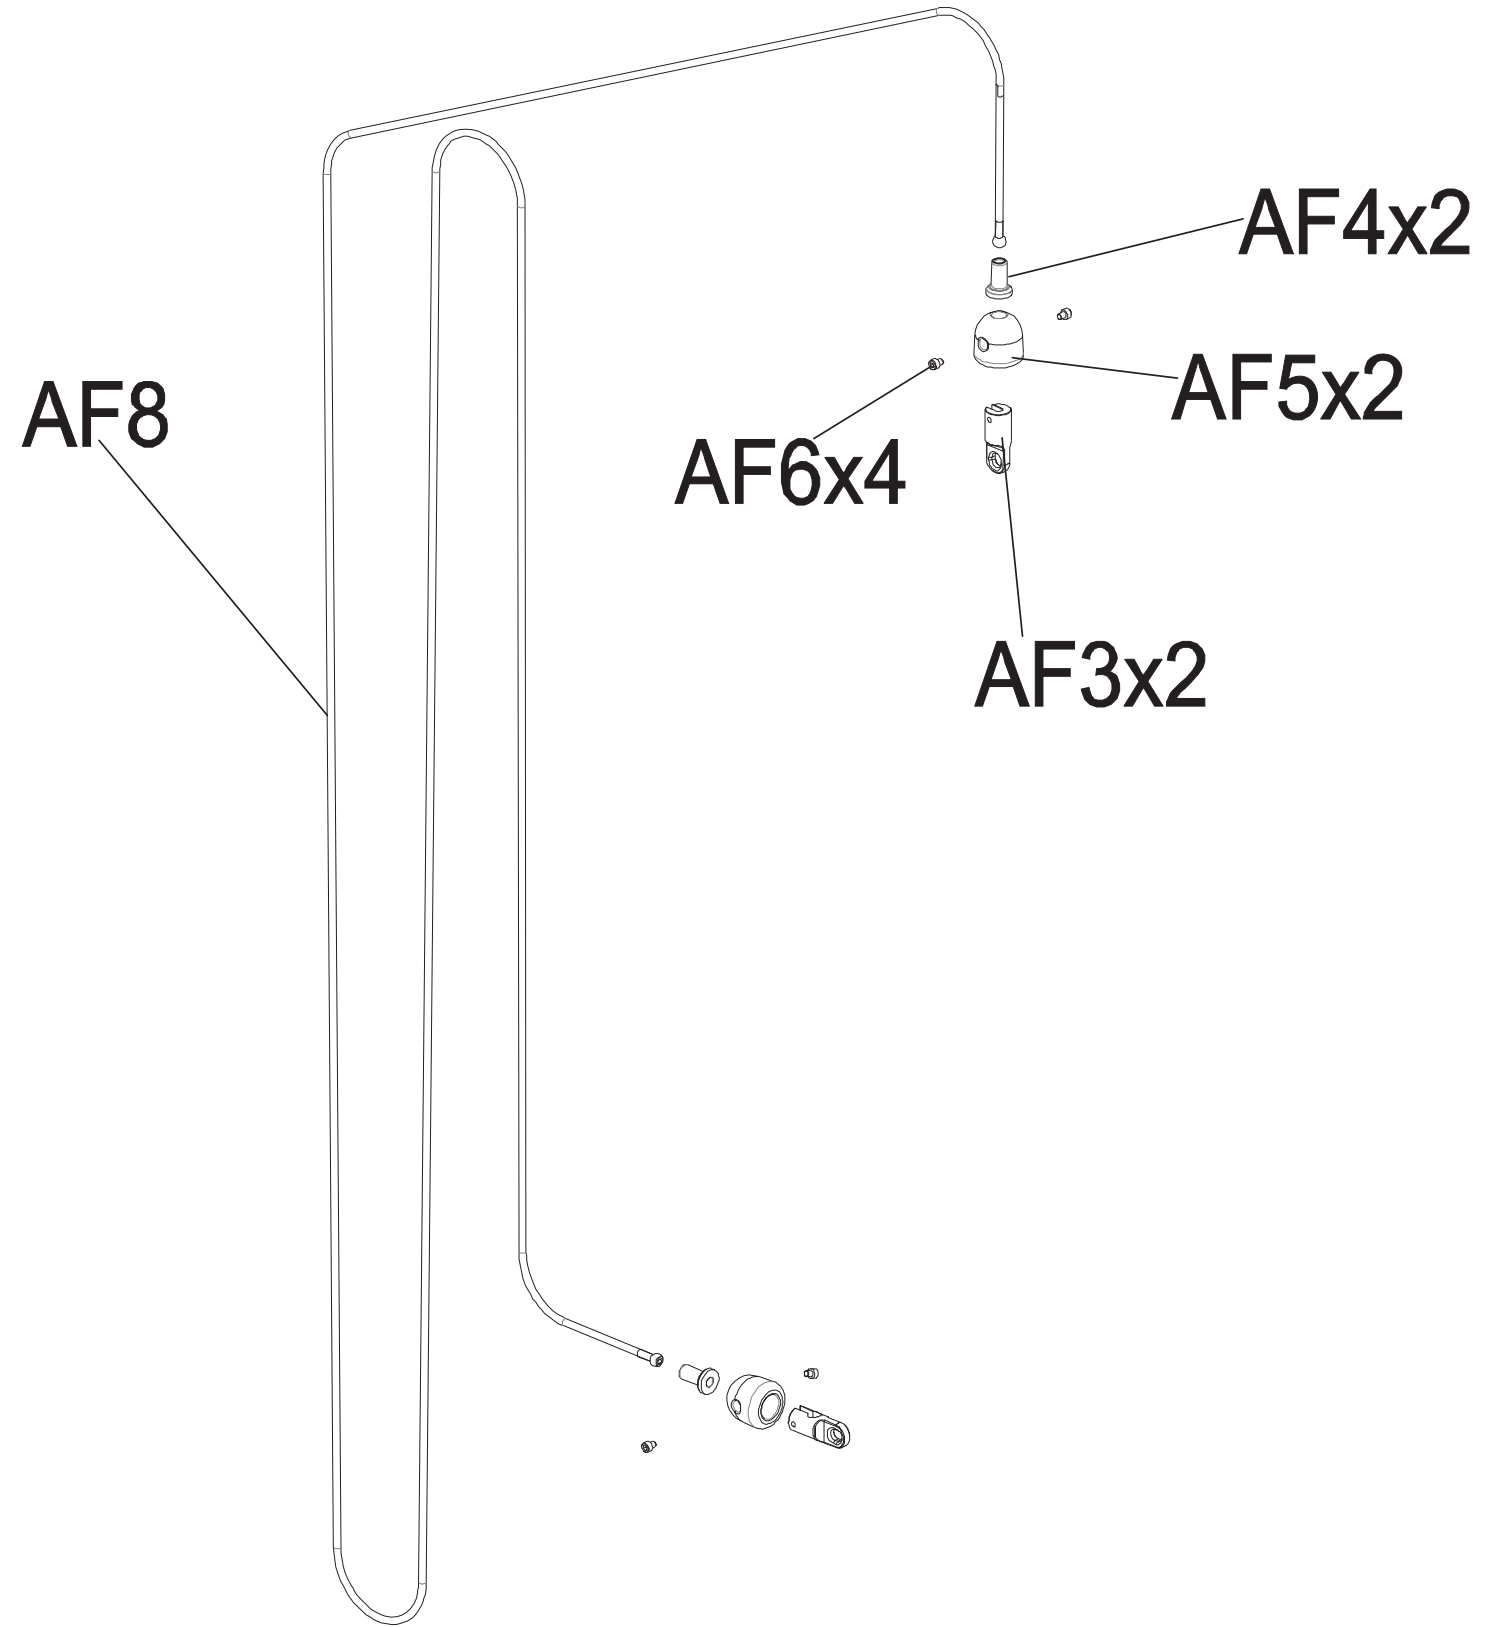

DRAWING NO	PGM101-KM		
PART NAME	Explosive Diagram		
PART NO.	MGM0588-00	REV	A
APPROVE	SuYehua	DATE	2023.06.06

Click on kit description to see Premium Kit parts:

- Shield Set

(Use shims if base is not level)

DRAWING NO	GM101-SF03		
PART NAME	Cover set;Semi-Assy		
PART NO	1000377828	REV	A
APPROVE	KNIGHT	DATE	041718

DRAWING NO	GM101-SF02		
PART NAME	Handle set		
PART NO	1000378800	REV	A
APPROVE	Daiyijun	DATE	04132020

DRAWING NO	GM101-AK01		
PART NAME	Part Explosive Diagram		
PART NO	1000380283	REV	A
APPROVE	SuYehua	DATE	2023.06.06

DRAWING NO	GM101-SF01		
PART NAME	Adjust set		
PART NO	1000402355	REV	A
APPROVE	Chris	DATE	11152016

DRAWING NO	GM101-SF05		
PART NAME	Steel Rope Set; $\Phi 6.0 \times 4957L$ ; GM101;		
PART NO	1000446649	REV	A
APPROVE	Taoyongchun	DATE	12062019

DRAWING NO	GM59-AK23		
PART NAME	Select the group		
PART NO	1000448863	REV	A
APPROVE	WangTao	DATE	2020.01.03