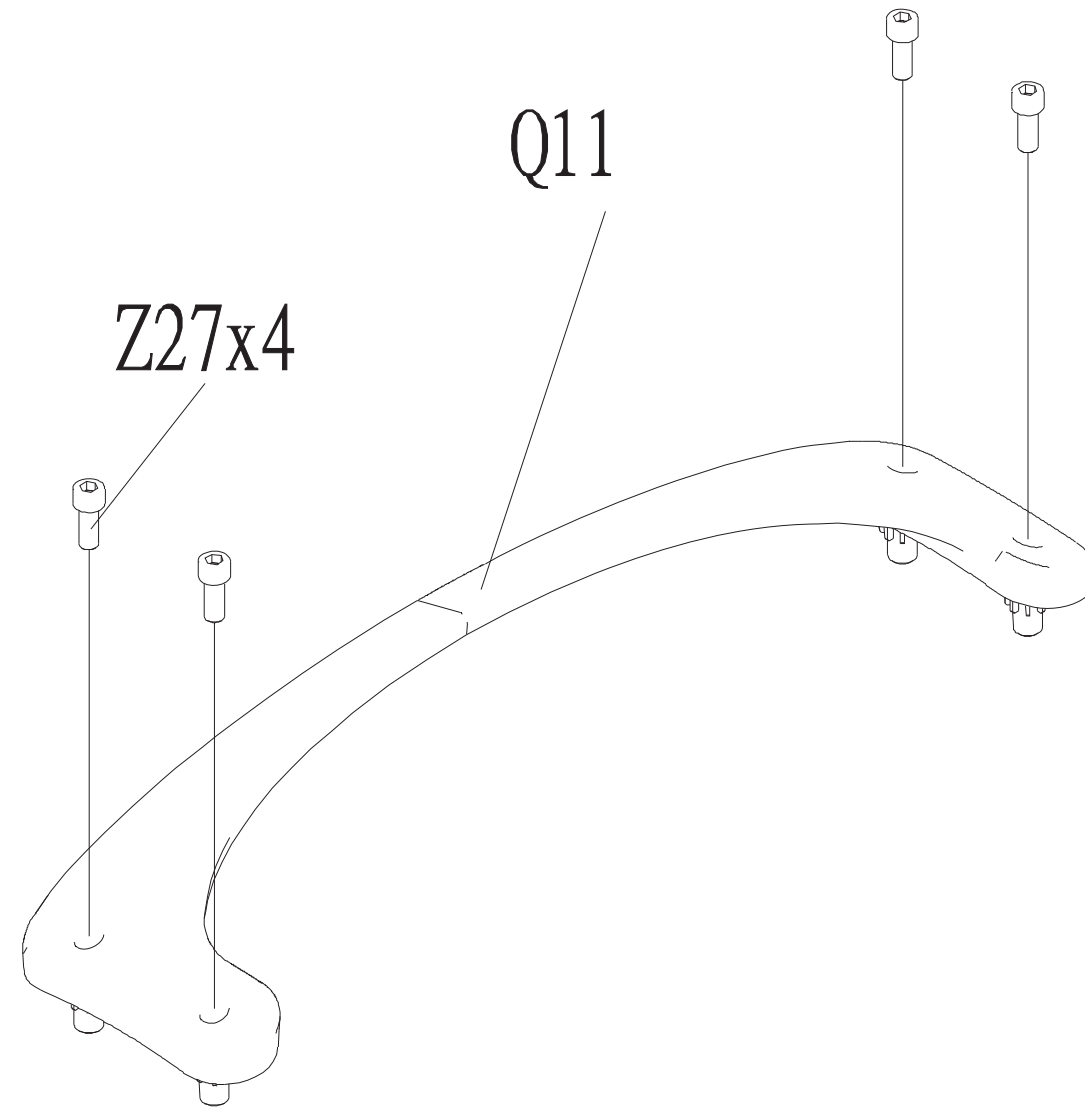

DRAWING NO	PGM101-KM		
PART NAME	Explosive Diagram		
PART NO.	MGM0588-00	REV	A
APPROVE	SuYehua	DATE	2023.06.06

Click on kit description to see Premium Kit parts:

- Shield Set

(Use shims if base is not level)

230 Lbs weight stack

Rep Counter Set  
(Part of Premium Kit only)

160 Lbs weight stack

Increment Weight

DRAWING NO	
PART NAME	SHIELD SET;U
PART NO	1000220477
APPROVE	JOHN DATE 20120711

REV  
A

Note: Part of Premium Kit Only

DRAWING NO	GM101-SF03		
PART NAME	Cover set;Semi-Assy		
PART NO	1000377828	REV	A
APPROVE	KNIGHT	DATE	041718

DRAWING NO	GM101-SF02		
PART NAME	Handle set		
PART NO	1000378800	REV	A
APPROVE	Daiyijun	DATE	04132020

DRAWING NO	GM101-AK01		
PART NAME	Part Explosive Diagram		
PART NO	1000380283	REV	A
APPROVE	SuYehua	DATE	2023.06.06

DRAWING NO	GM101-SF01		
PART NAME	Adjust set		
PART NO	1000402355	REV	A
APPROVE	Chris	DATE	11152016