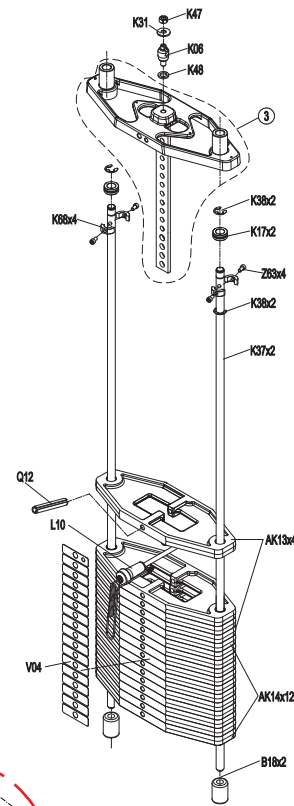

DRAWING NO	PGM101-KM		
PART NAME	Explosive Diagram		
PART NO.	MGM0588-00	REV	A
APPROVE	SuYehua	DATE	2023.06.06

Click on kit description to see Premium Kit parts:

- Shield Set

(Use shims if base is not level)

230 Lbs weight stack

Rep Counter Set  
(Part of Premium Kit only)

160 Lbs weight stack

Increment Weight

DRAWING NO	
PART NAME	SHIELD SET;U
PART NO	1000220477
APPROVE	JOHN DATE 20120711

REV  
A

Note: Part of Premium Kit Only

DRAWING NO	GM101-SF03		
PART NAME	Cover set;Semi-Assy		
PART NO	1000377828	REV	A
APPROVE	KNIGHT	DATE	041718

DRAWING NO	GM101-SF02		
PART NAME	Handle set		
PART NO	1000378800	REV	A
APPROVE	Daiyijun	DATE	04132020

DRAWING NO	GM101-AK01		
PART NAME	Part Explosive Diagram		
PART NO	1000380283	REV	A
APPROVE	SuYehua	DATE	2023.06.06

DRAWING NO	GM101-SF01		
PART NAME	Adjust set		
PART NO	1000402355	REV	A
APPROVE	Chris	DATE	11152016