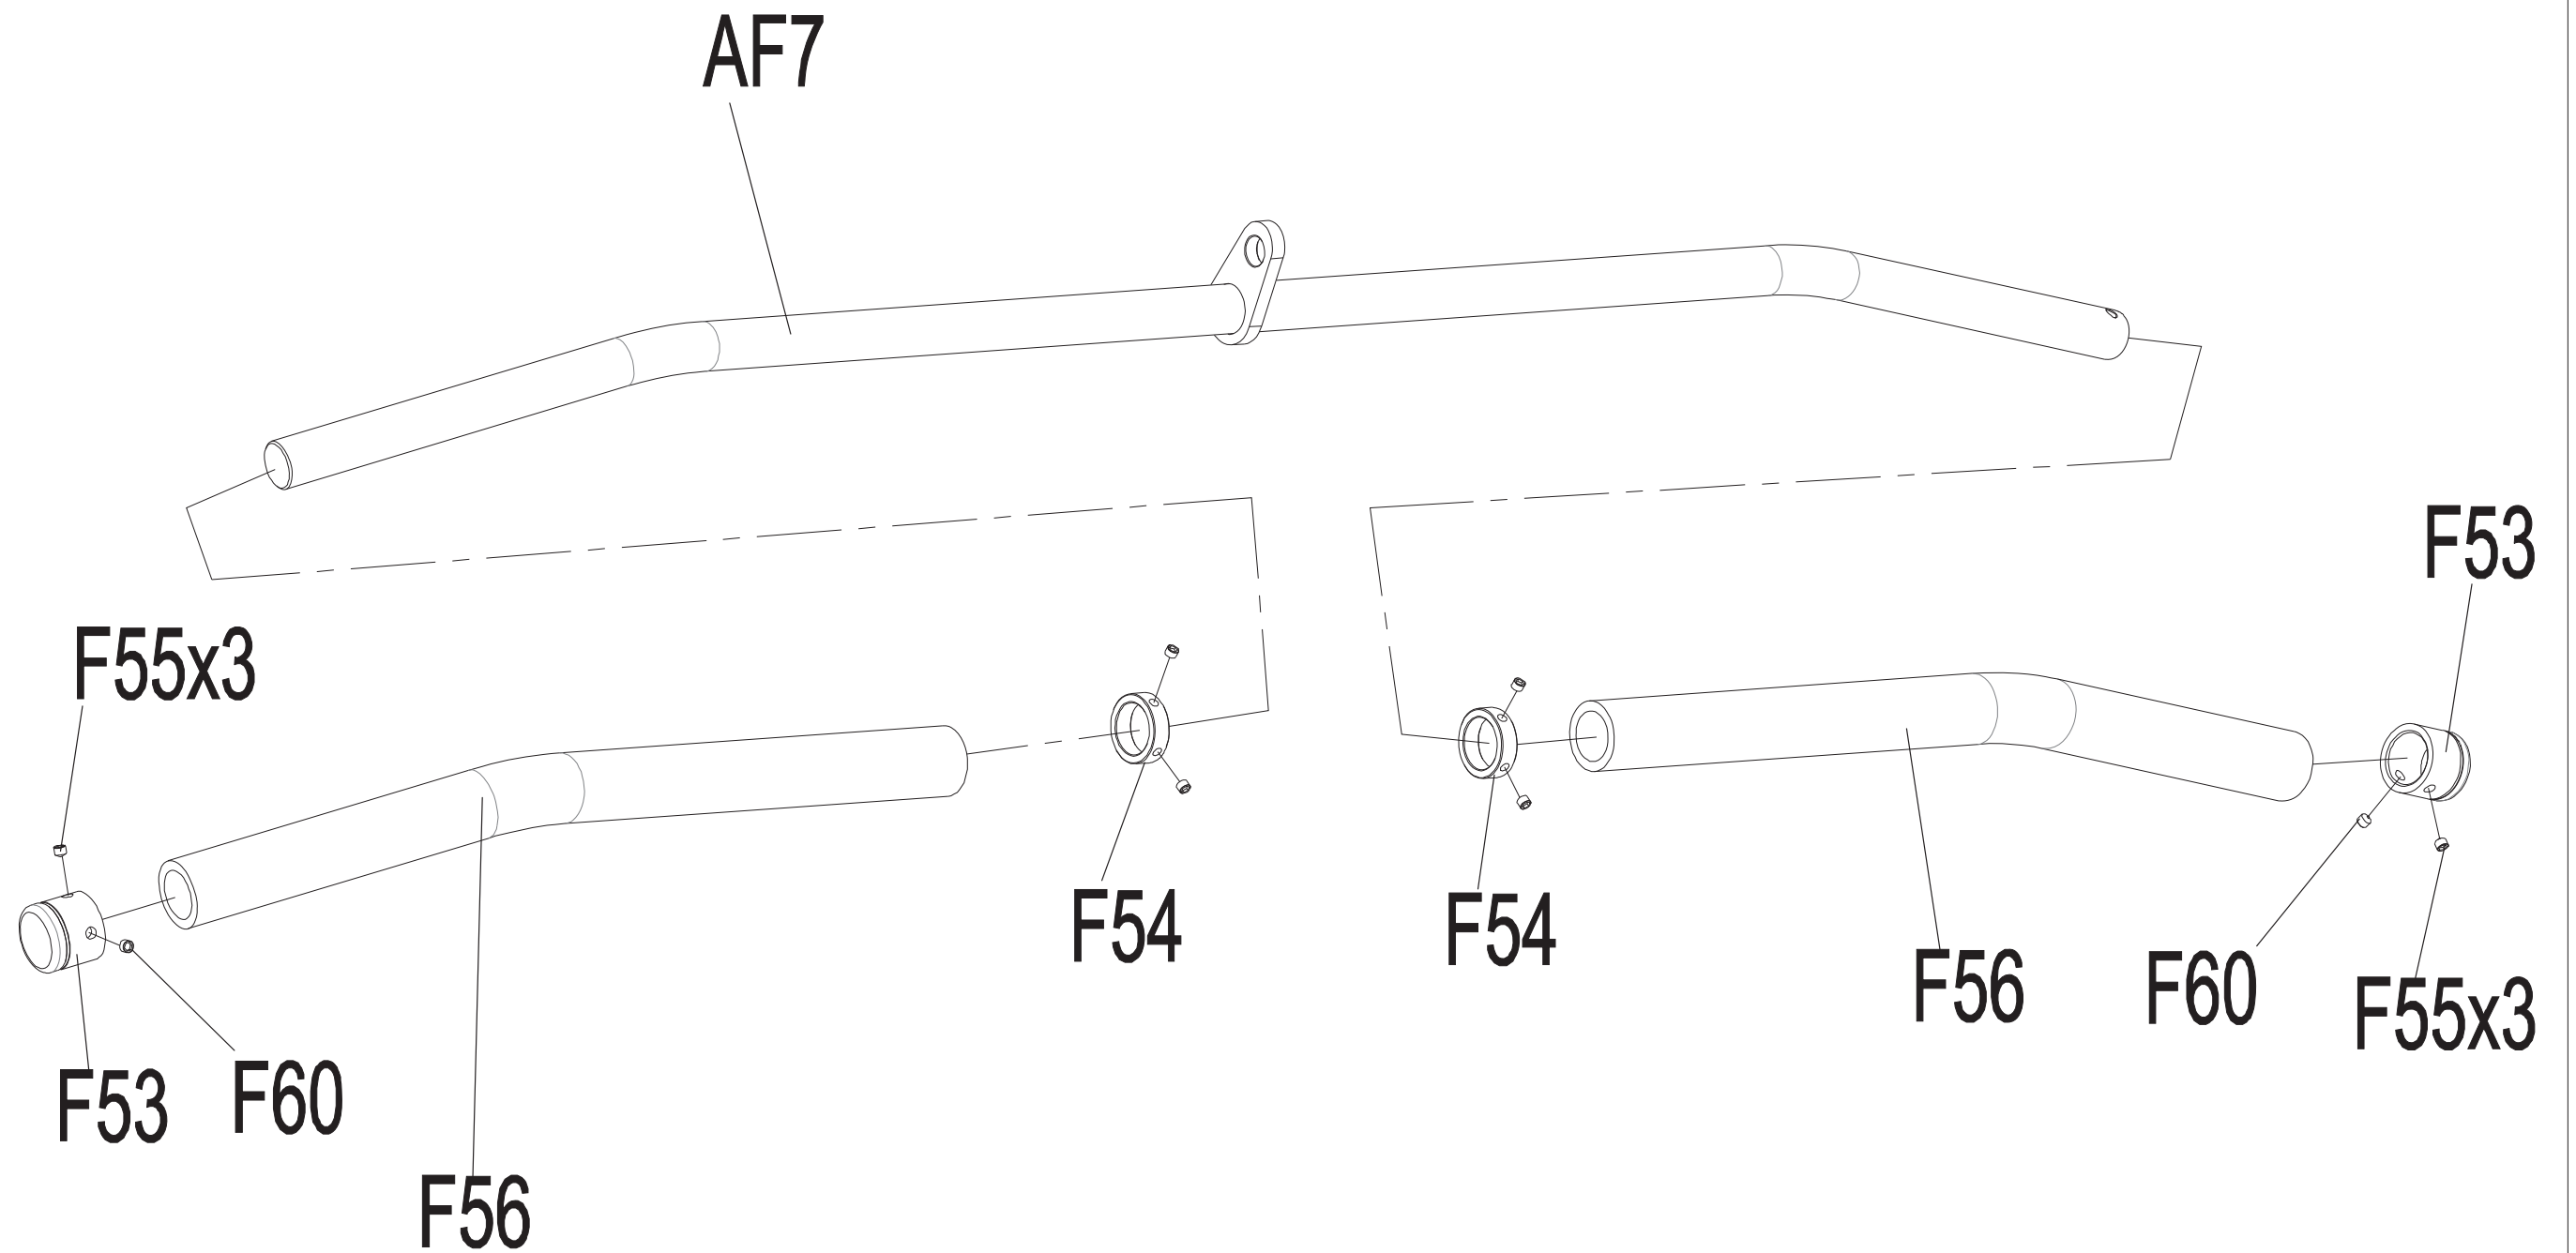

DRAWING NO	PGM101-KM		
PART NAME	Explosive Diagram		
PART NO.	MGM0588-00	REV	A
APPROVE	SuYehua	DATE	2023.06.06

Click on kit description to see Premium Kit parts:

- Shield Set

(Use shims if base is not level)

230 Lbs weight stack

Rep Counter Set  
(Part of Premium Kit only)

160 Lbs weight stack

Increment Weight

DRAWING NO	
PART NAME	SHIELD SET;U
PART NO	1000220477
APPROVE	JOHN DATE 20120711

REV  
A

Note: Part of Premium Kit Only

DRAWING NO	GM101-SF03		
PART NAME	Cover set;Semi-Assy		
PART NO	1000377828	REV	A
APPROVE	KNIGHT	DATE	041718

DRAWING NO	GM101-SF02		
PART NAME	Handle set		
PART NO	1000378800	REV	A
APPROVE	Daiyijun	DATE	04132020

DRAWING NO	GM101-SF05		
PART NAME	Steel Rope Set; $\Phi 6.0 \times 4957L$ ; GM101;		
PART NO	1000446649	REV	A
APPROVE	Taoyongchun	DATE	12062019

DRAWING NO	GM59-AK23		
PART NAME	Select the group		
PART NO	1000448863	REV	A
APPROVE	WangTao	DATE	2020.01.03