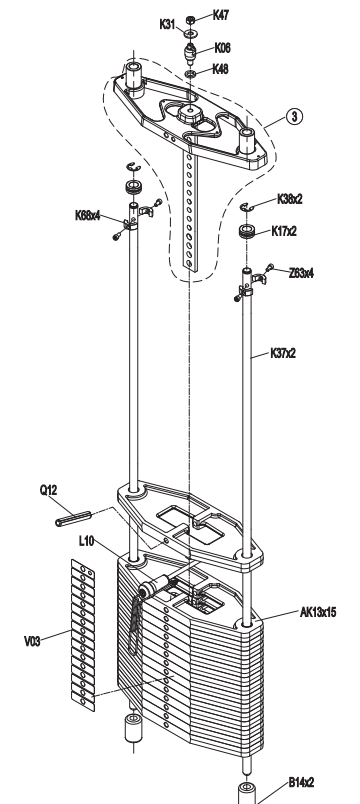

DRAWING NO	PGM101-KM		
PART NAME	Explosive Diagram		
PART NO.	MGM0588-00	REV	A
APPROVE	SuYehua	DATE	2023.06.06

Click on kit description to see Premium Kit parts:

- Shield Set

(Use shims if base is not level)

230 Lbs weight stack

Rep Counter Set  
(Part of Premium Kit only)

160 Lbs weight stack

Increment Weight

DRAWING NO	
PART NAME	SHIELD SET;U
PART NO	1000220477
APPROVE	JOHN DATE 20120711

REV  
A

Note: Part of Premium Kit Only

DRAWING NO	GM101-SF03		
PART NAME	Cover set;Semi-Assy		
PART NO	1000377828	REV	A
APPROVE	KNIGHT	DATE	041718

DRAWING NO	GM101-SF02		
PART NAME	Handle set		
PART NO	1000378800	REV	A
APPROVE	Daiyijun	DATE	04132020

DRAWING NO	GM101-AK01		
PART NAME	Part Explosive Diagram		
PART NO	1000380283	REV	A
APPROVE	SuYehua	DATE	2023.06.06

DRAWING NO	GM101-SF01		
PART NAME	Adjust set		
PART NO	1000402355	REV	A
APPROVE	Chris	DATE	11152016