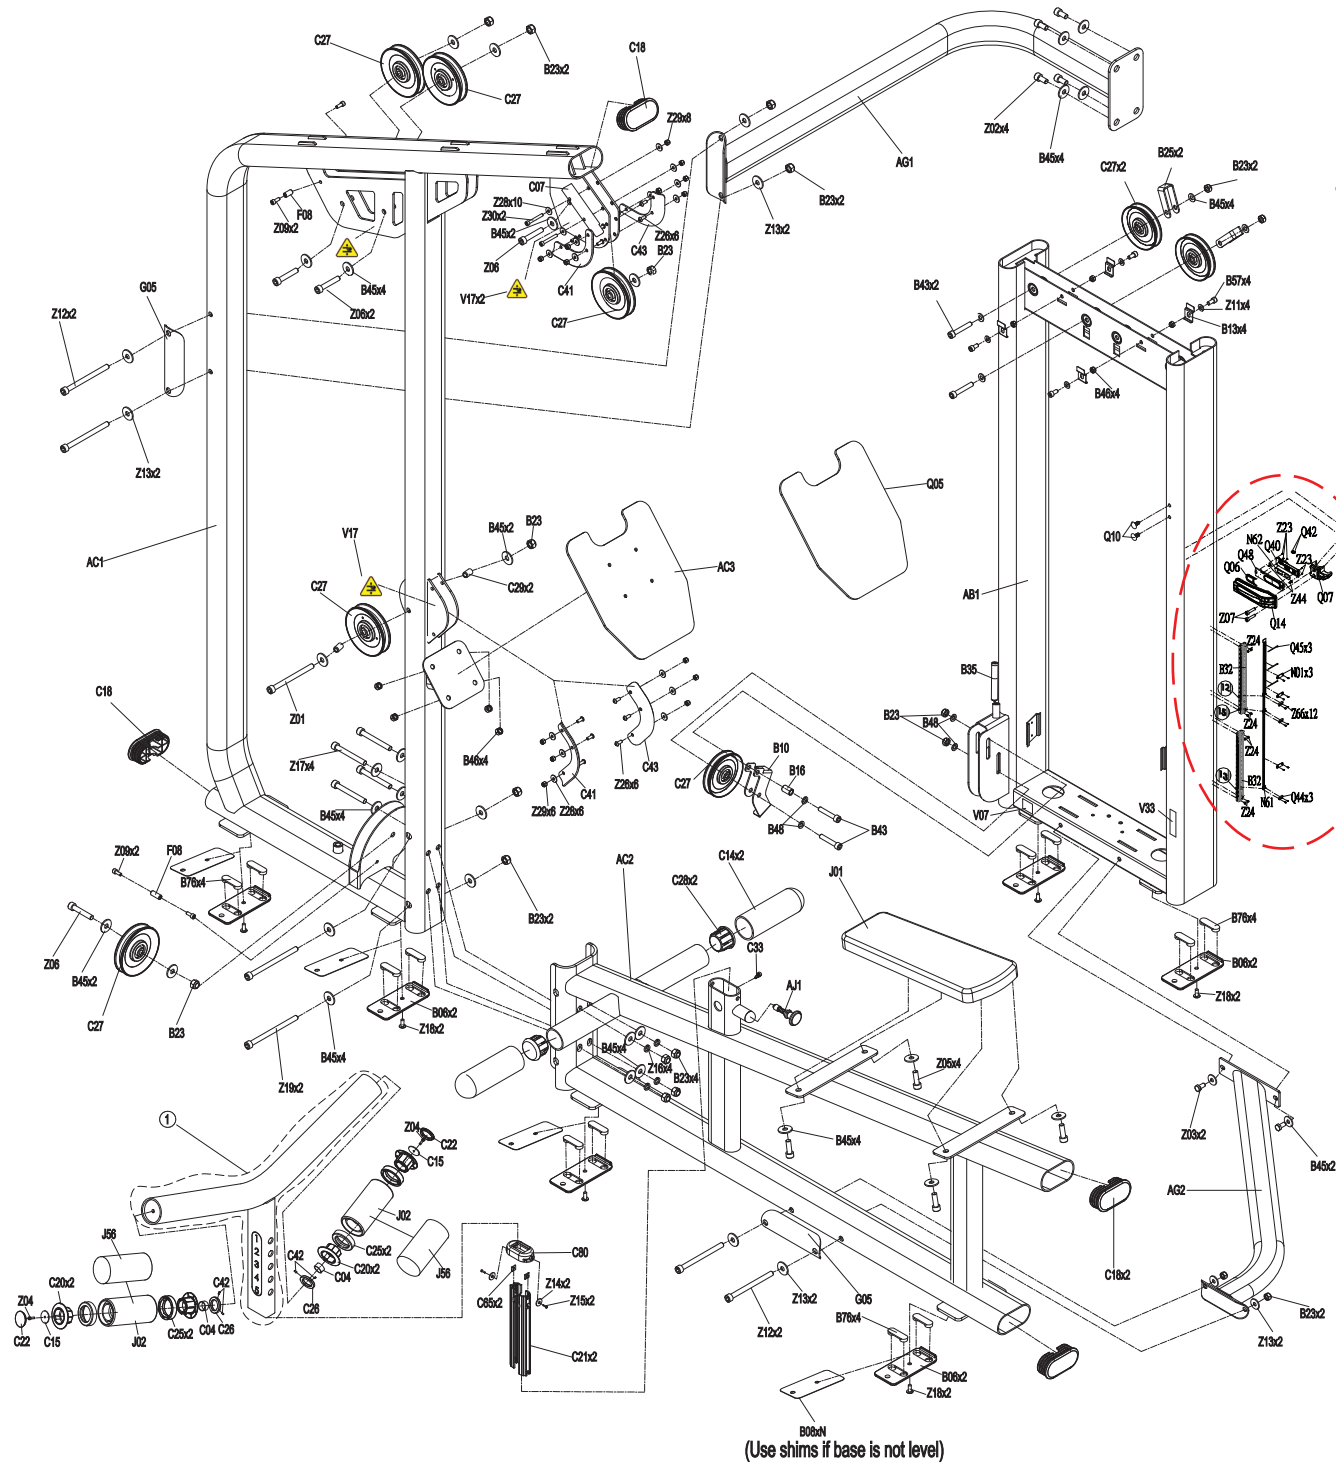

DRAWING NO	PGM101-KM		
PART NAME	Explosive Diagram		
PART NO.	MGM0588-00	REV	A
APPROVE	SuYehua	DATE	2023.06.06

Click on kit description to see Premium Kit parts:

- Shield Set

(Use shims if base is not level)

230 Lbs weight stack

Rep Counter Set  
(Part of Premium Kit only)

160 Lbs weight stack

Increment Weight

DRAWING NO	
PART NAME	SHIELD SET;U
PART NO	1000220477
APPROVE	JOHN DATE 20120711

REV  
A

Note: Part of Premium Kit Only

DRAWING NO	GM101-SF03		
PART NAME	Cover set;Semi-Assy		
PART NO	1000377828	REV	A
APPROVE	KNIGHT	DATE	041718

DRAWING NO	GM101-SF02		
PART NAME	Handle set		
PART NO	1000378800	REV	A
APPROVE	Daiyijun	DATE	04132020

DRAWING NO	GM101-AK01		
PART NAME	Part Explosive Diagram		
PART NO	1000380283	REV	A
APPROVE	SuYehua	DATE	2023.06.06

DRAWING NO	GM101-SF01		
PART NAME	Adjust set		
PART NO	1000402355	REV	A
APPROVE	Chris	DATE	11152016