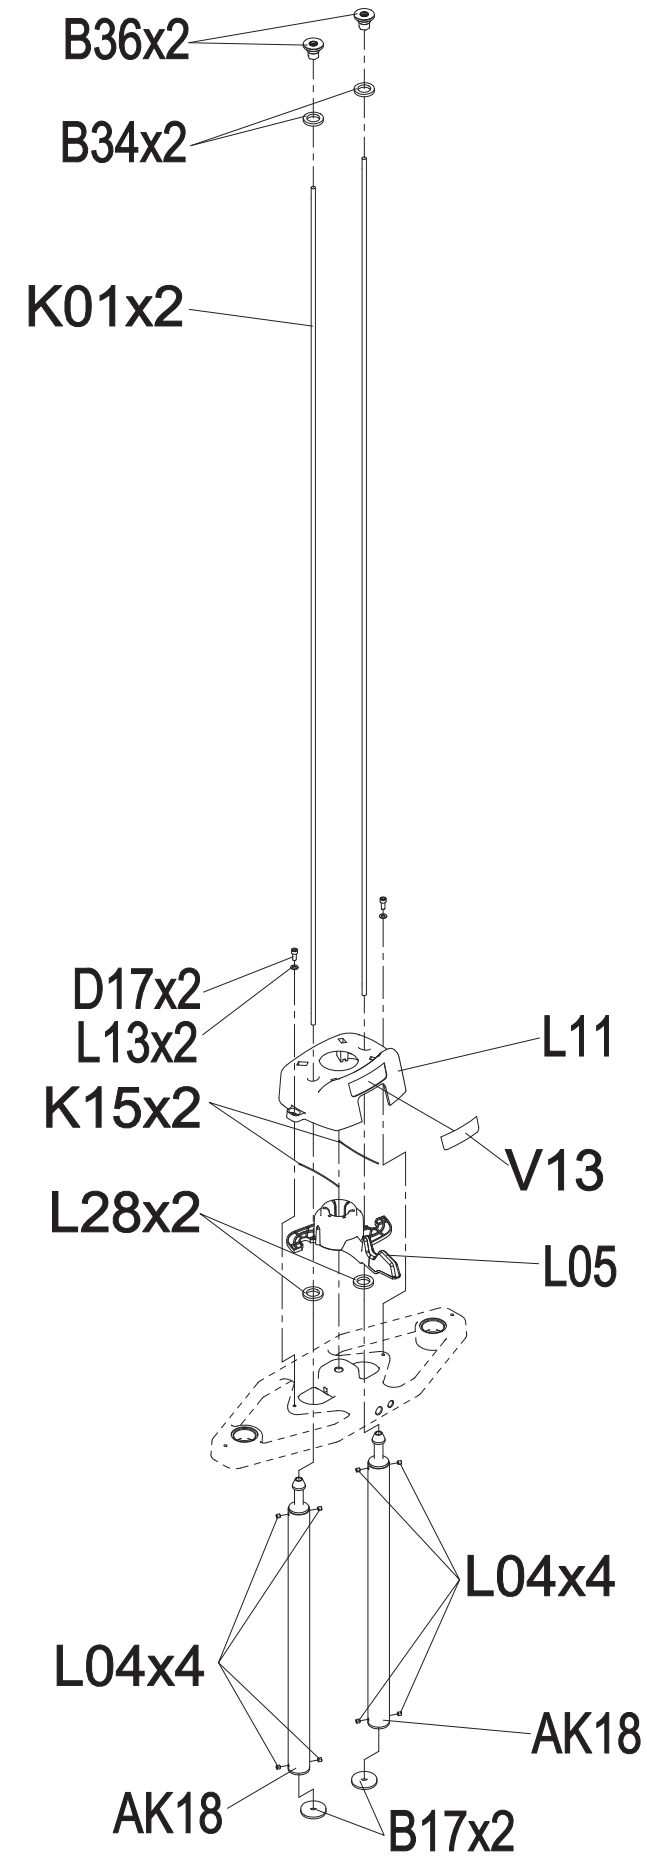

DRAWING NO	PGM101-KM		
PART NAME	Explosive Diagram		
PART NO.	MGM0588-00	REV	A
APPROVE	SuYehua	DATE	2023.06.06

Click on kit description to see Premium Kit parts:

- Shield Set

(Use shims if base is not level)

230 Lbs weight stack

Rep Counter Set  
(Part of Premium Kit only)

160 Lbs weight stack

Increment Weight

DRAWING NO	
PART NAME	SHIELD SET;U
PART NO	1000220477
APPROVE	JOHN DATE 20120711

REV  
A

Note: Part of Premium Kit Only

DRAWING NO	GM101-SF03		
PART NAME	Cover set;Semi-Assy		
PART NO	1000377828	REV	A
APPROVE	KNIGHT	DATE	041718

DRAWING NO	GM101-SF02		
PART NAME	Handle set		
PART NO	1000378800	REV	A
APPROVE	Daiyijun	DATE	04132020

DRAWING NO	GM101-AK01		
PART NAME	Part Explosive Diagram		
PART NO	1000380283	REV	A
APPROVE	SuYehua	DATE	2023.06.06

DRAWING NO	GM101-SF01		
PART NAME	Adjust set		
PART NO	1000402355	REV	A
APPROVE	Chris	DATE	11152016