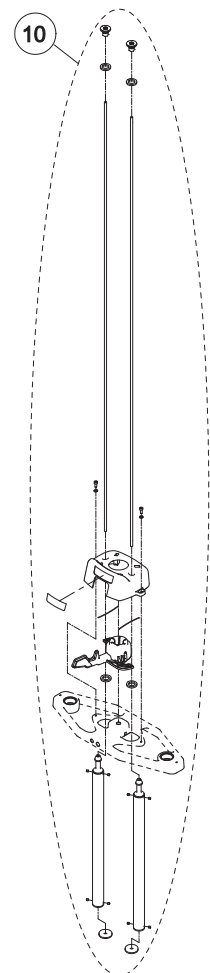

DRAWING NO	PGM101-KM		
PART NAME	Explosive Diagram		
PART NO.	MGM0588-00	REV	A
APPROVE	SuYehua	DATE	2023.06.06

Click on kit description to see Premium Kit parts:

- Shield Set

(Use shims if base is not level)

230 Lbs weight stack

Rep Counter Set  
(Part of Premium Kit only)

160 Lbs weight stack

Increment Weight

DRAWING NO	
PART NAME	SHIELD SET;U
PART NO	1000220477
APPROVE	JOHN DATE 20120711

REV  
A

Note: Part of Premium Kit Only

DRAWING NO	GM101-SF03		
PART NAME	Cover set;Semi-Assy		
PART NO	1000377828	REV	A
APPROVE	KNIGHT	DATE	041718

DRAWING NO	GM101-SF02		
PART NAME	Handle set		
PART NO	1000378800	REV	A
APPROVE	Daiyijun	DATE	04132020

DRAWING NO	GM101-AK01		
PART NAME	Part Explosive Diagram		
PART NO	1000380283	REV	A
APPROVE	SuYehua	DATE	2023.06.06

DRAWING NO	GM101-SF01		
PART NAME	Adjust set		
PART NO	1000402355	REV	A
APPROVE	Chris	DATE	11152016