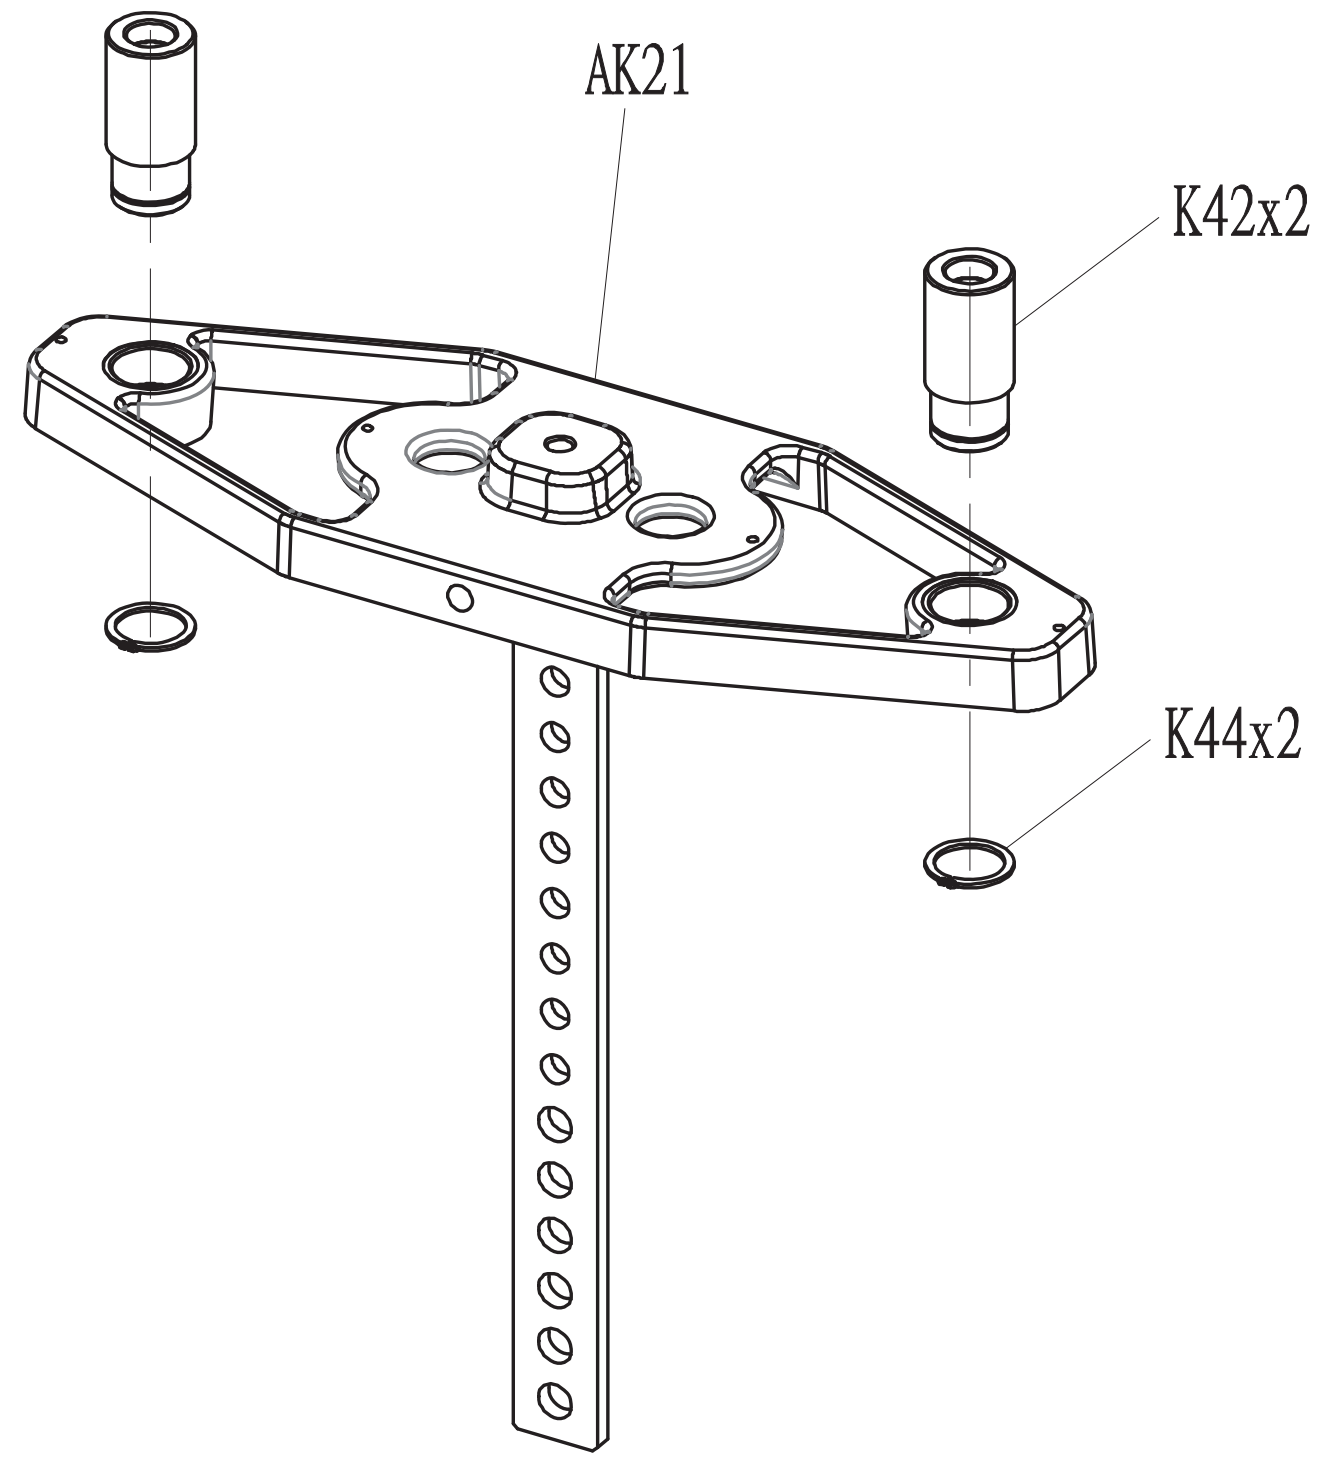

DRAWING NO	GM101-AK01		
PART NAME	Part Explosive Diagram		
PART NO	1000380283	REV	A
APPROVE	SuYehua	DATE	2023.06.06

DRAWING NO	GM101-SF01		
PART NAME	Adjust set		
PART NO	1000402355	REV	A
APPROVE	Chris	DATE	11152016

DRAWING NO	GM101-SF05		
PART NAME	Steel Rope Set; $\Phi 6.0 \times 4957L$ ; GM101;		
PART NO	1000446649	REV	A
APPROVE	Taoyongchun	DATE	12062019

DRAWING NO	GM59-AK23		
PART NAME	Select the group		
PART NO	1000448863	REV	A
APPROVE	WangTao	DATE	2020.01.03